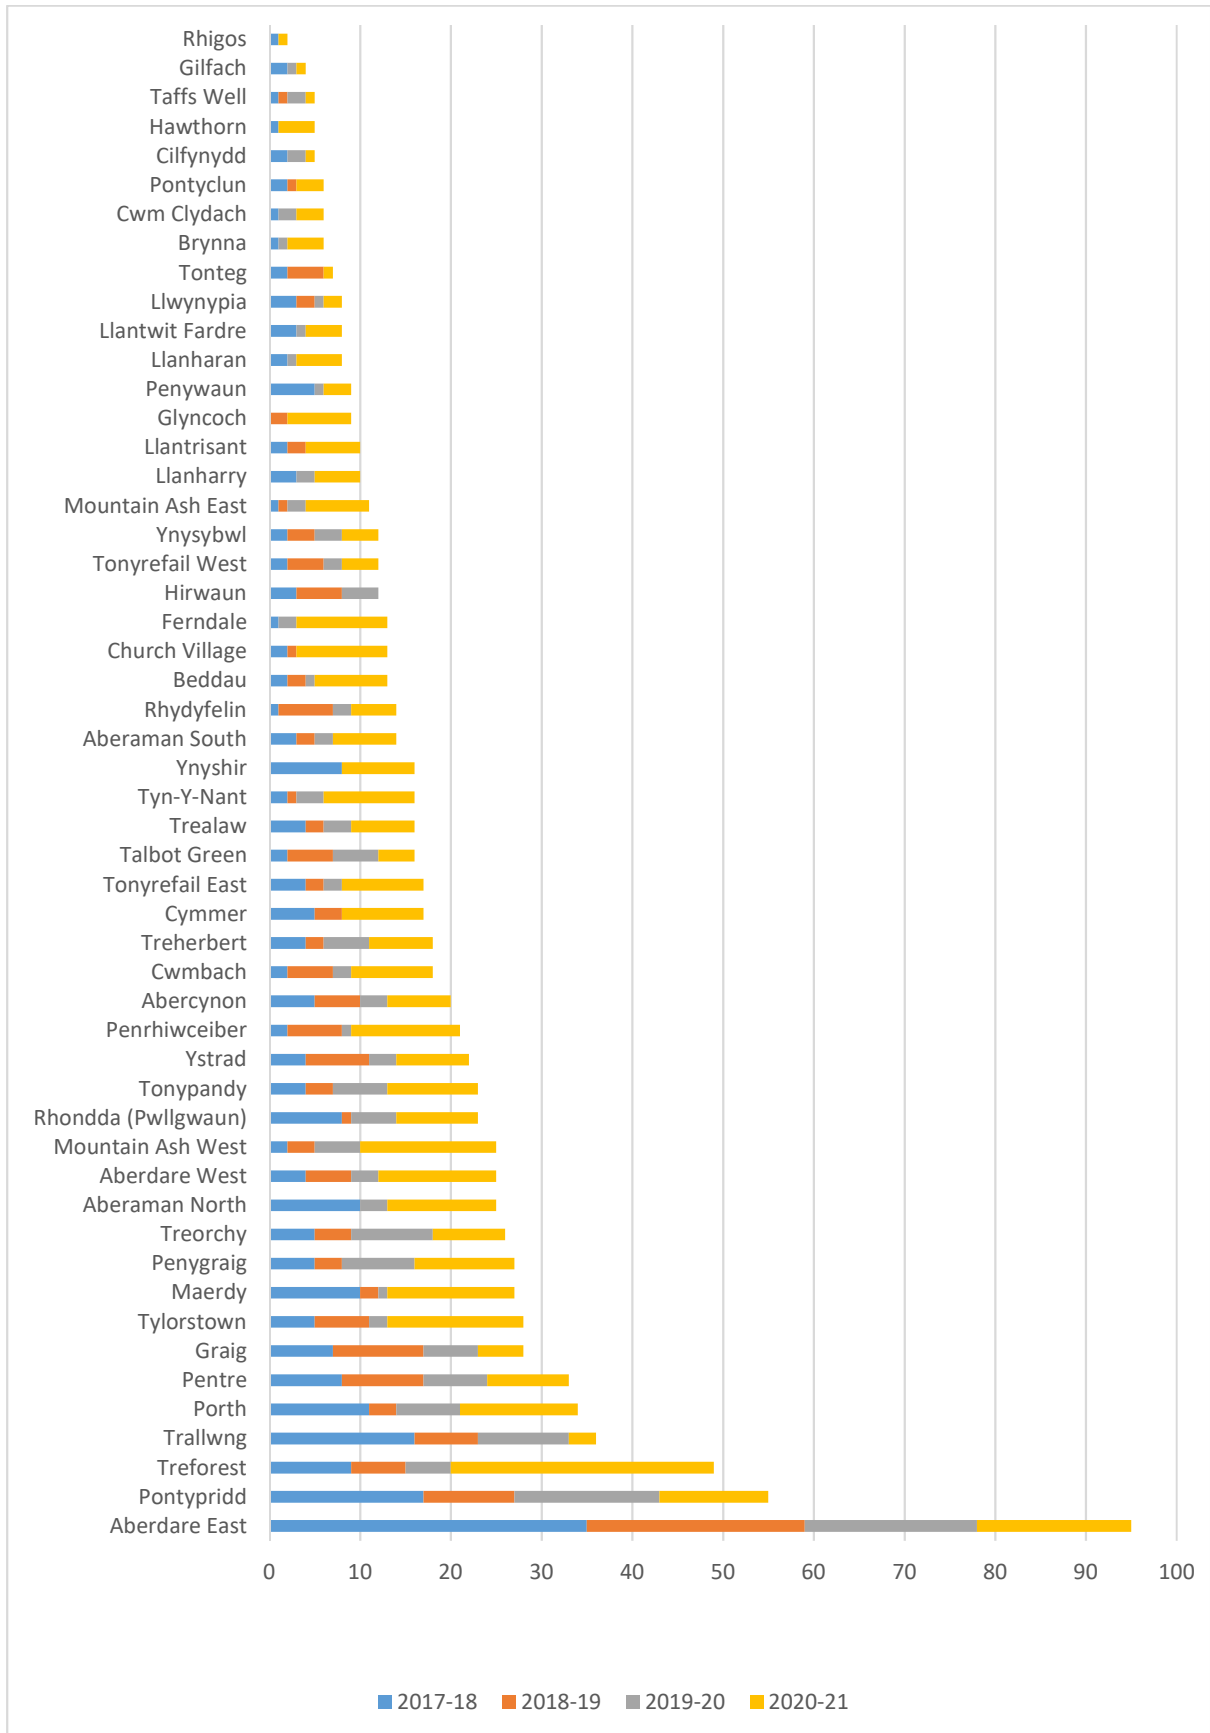

Graph to show Alcohol Related ASB in RCT by Ward 2017 – 2021

Table to show Alcohol Related ASB in RCT by Ward 2017 – 2021

Mapped_Beat	2017-18	2018-19	2019-20	2020-21	TOTAL
Aberaman North	10	0	3	12	25
Aberaman South	3	2	2	7	14
Abercynon	5	5	3	7	20
Aberdare East	35	24	19	17	95
Aberdare West	4	5	3	13	25
Beddau	2	2	1	8	13
Brynna	1	0	1	4	6
Church Village	2	1	0	10	13
Cilfynydd	2	0	2	1	5
Cwm Clydach	1	0	2	3	6
Cwmbach	2	5	2	9	18
Cymmer	5	3	0	9	17
Ferndale	1	0	2	10	13
Gilfach	2	0	1	1	4
Glyncoch	0	2	0	7	9
Graig	7	10	6	5	28
Hawthorn	1	0	0	4	5
Hirwaun	3	5	4	0	12
Llanharan	2	0	1	5	8
Llanharry	3	0	2	5	10
Llantrisant	2	2	0	6	10
Llantwit Fardre	3	0	1	4	8
Llwynypia	3	2	1	2	8
Maerdy	10	2	1	14	27
Mountain Ash East	1	1	2	7	11
Mountain Ash West	2	3	5	15	25
Penrhwiwceiber	2	6	1	12	21
Pentre	8	9	7	9	33
Penygraig	5	3	8	11	27
Penywaun	5	0	1	3	9
Pontyclun	2	1	0	3	6
Pontypridd	17	10	16	12	55
Porth	11	3	7	13	34
Rhigos	1	0	0	1	2
Rhondda (Pwllgwaun)	8	1	5	9	23
Rhydyfelin	1	6	2	5	14
Taffs Well	1	1	2	1	5
Talbot Green	2	5	5	4	16
Tonteg	2	4	0	1	7

Tonypandy	4	3	6	10	23
Tonyrefail East	4	2	2	9	17
Tonyrefail West	2	4	2	4	12
Trallwng	16	7	10	3	36
Trealaw	4	2	3	7	16
Treforest	9	6	5	29	49
Treherbert	4	2	5	7	18
Treorchy	5	4	9	8	26
Tylorstown	5	6	2	15	28
Tyn-Y-Nant	2	1	3	10	16
Ynyshir	8	0	0	8	16
Ynysybwl	2	3	3	4	12
Ystrad	4	7	3	8	22